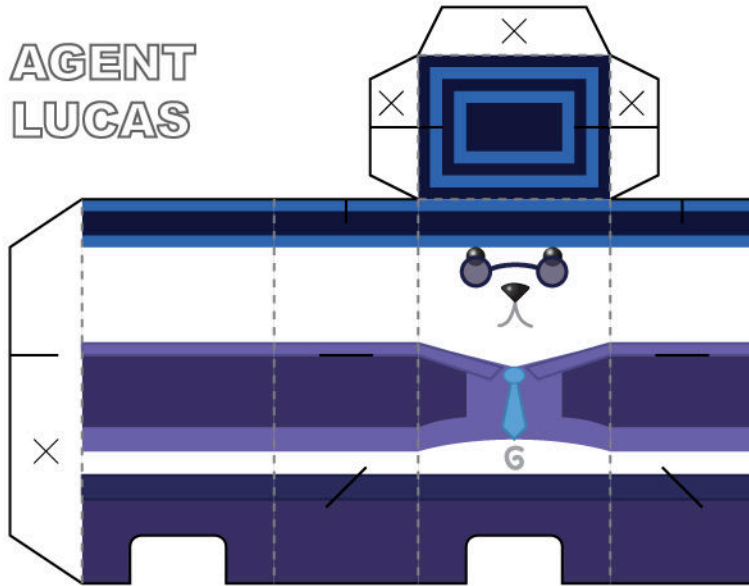

Build your own Warbear!

AGENT
LUCAS

- cut
- - - - - score and fold
- × glue

Fold the rectangle
in half and glue
together.